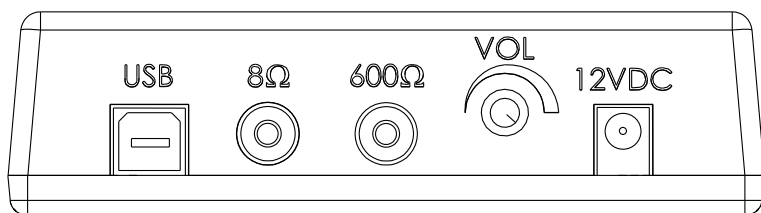

Specifications

Technical

Encoding ..... MPEG (.mp3)
Frequency Response ... 20Hz to 20KHz
Bit Rate ..... 8 to 128Kbps
Sample Rate ..... 16KHz to 48KHz
Signal-to-Noise ..... >100dB
File Compression ..... 6:1 to 96:1
Memory Type ..... High-density FLASH
Memory Capacity ..... 64 minutes @ 32Kbps (base)
Message Capacity ..... Up to 250 messages

Message Loading ..... Message Mate card or PC/USB
Message Playback ..... Continuous
Power ..... 12VDC @ 500mA
Audio Output ..... Mono RCA jack
Adjustable volume control
Impedance ..... 6V p-p @ 8Ω or 3V p-p @ 600Ω
Size ..... 1.25" x 4.75" x 4.40" (H x W x D)
Color ..... Translucent Blue
Shipping Weight ..... 1½ pounds

Memory Tables

The bit-rate of your .mp3 audio files determine audio quality and maximum storage time as shown in the table below.

Bit-rate	Quality	Message Time
32Kbps	Analog Telephone	64 Minutes
48Kbps	↓	40 Minutes
64Kbps		32 Minutes
96Kbps		20 Minutes
128Kbps	CD	16 Minutes

Base message time calculated using a 16MB flash memory with a 32Kbps .mp3 file. Bit rates of 32Kbps or greater are recommended for quality playback.

Back View

Nel-Tech Labs, Inc.

4 Ash Street Extension • Derry, NH 03038

800.344.4685 • 603.425.1096

www.nel-techlabs.com • sales@nel-techlabs.com